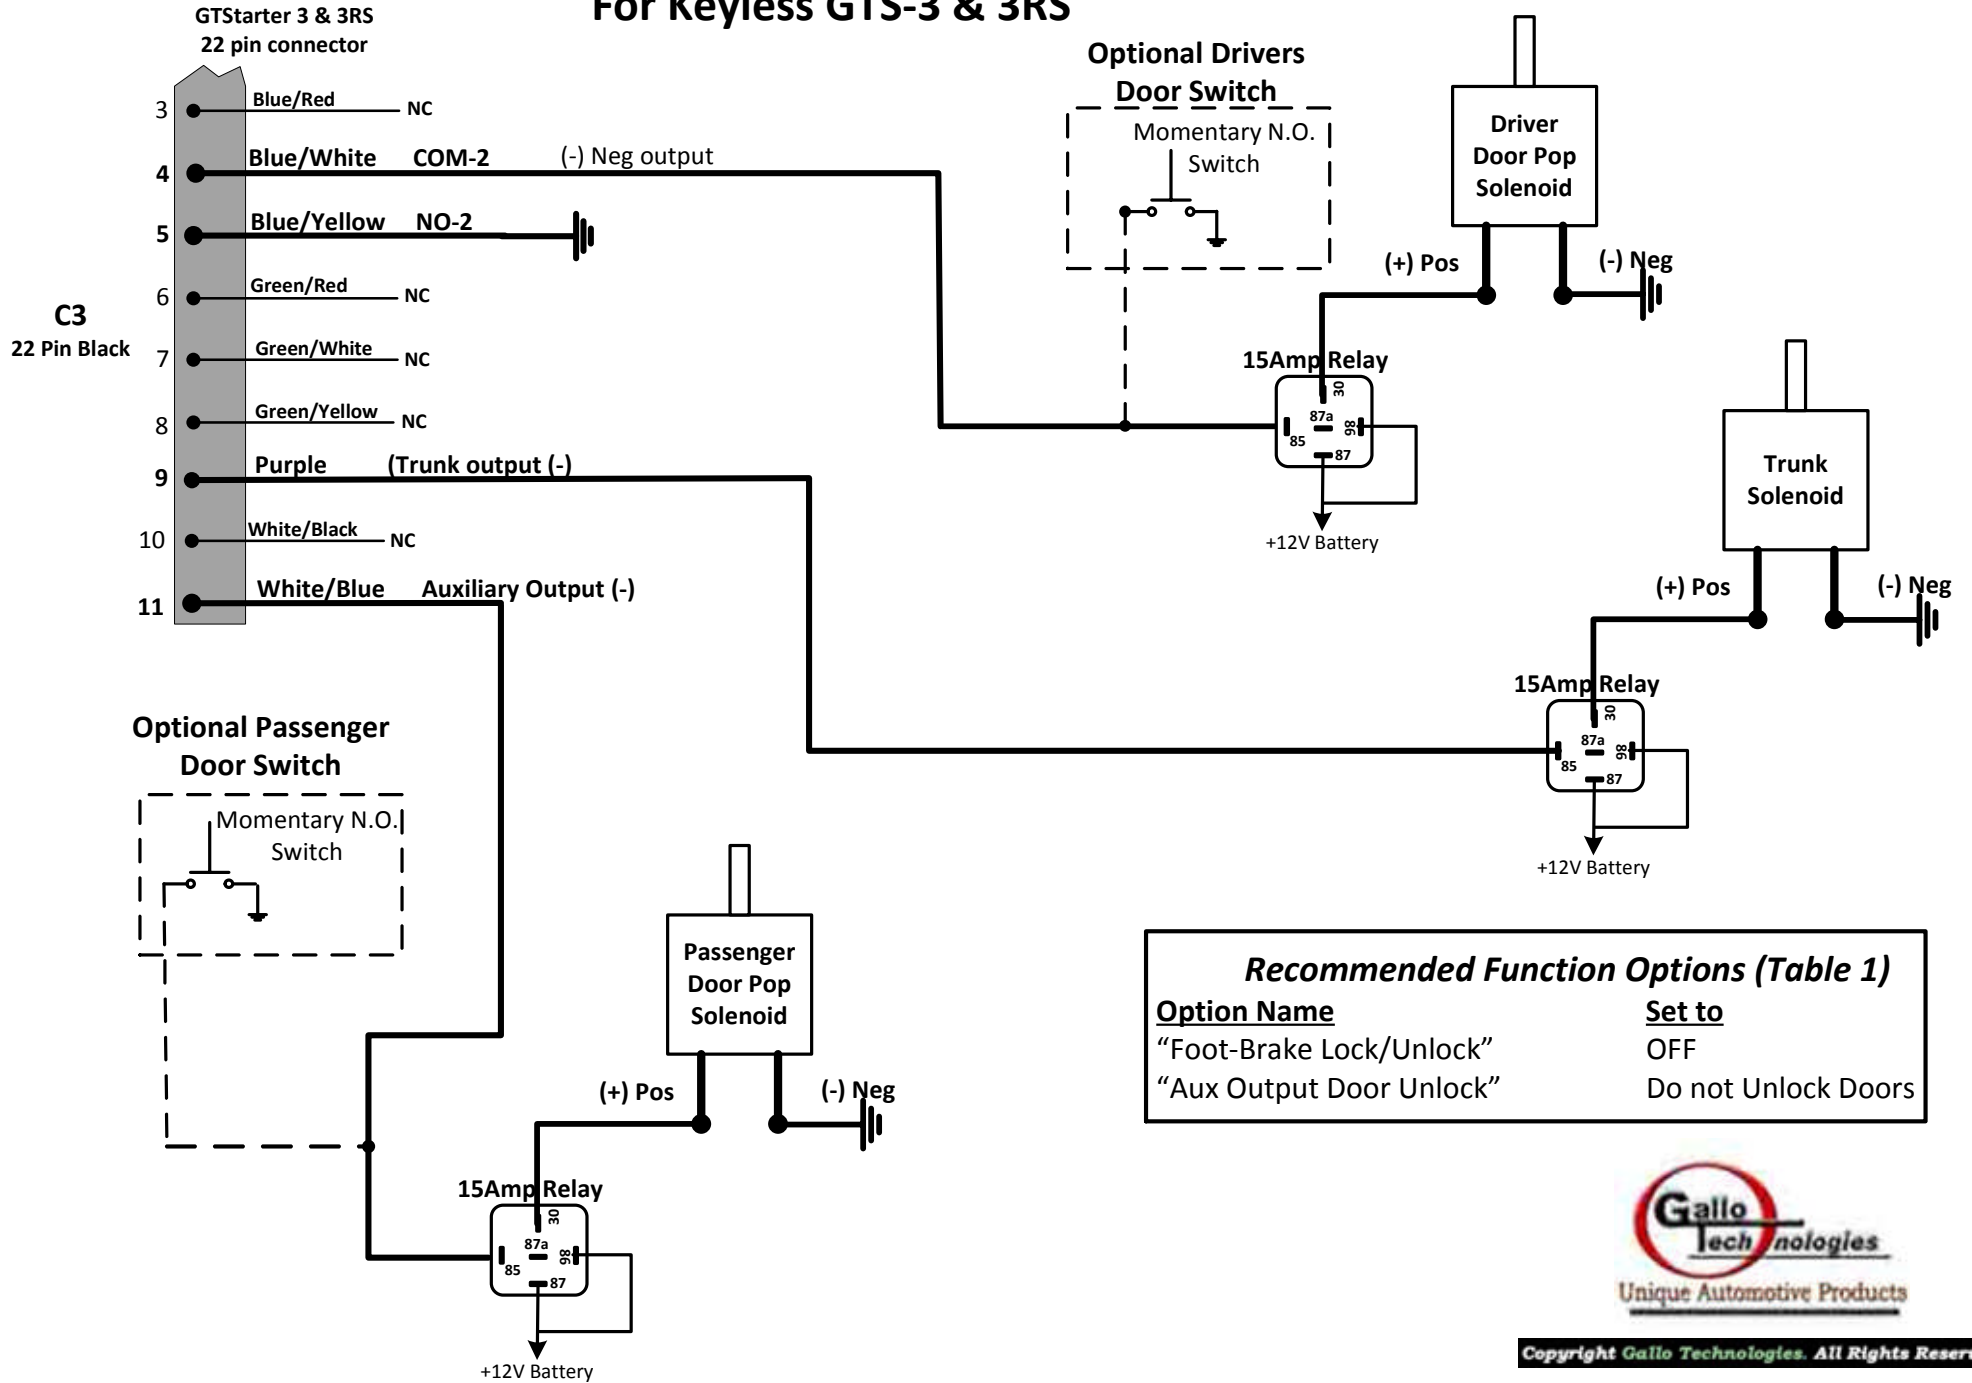

Shaved Door (Door Popper) Wiring Diagram For Keyless GTS-3 & 3RS

Recommended Function Options (Table 1)	
<u>Option Name</u>	<u>Set to</u>
"Foot-Brake Lock/Unlock"	OFF
"Aux Output Door Unlock"	Do not Unlock Doors